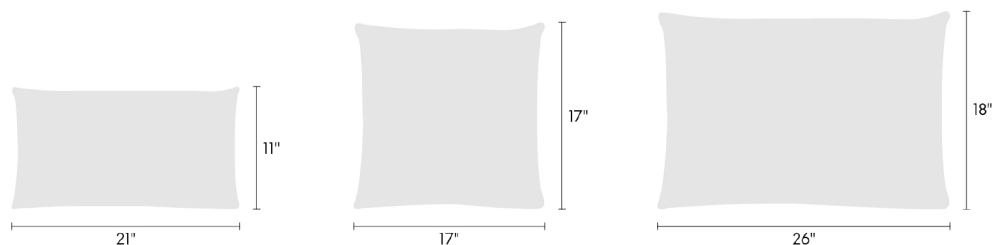

Made-to-Order Pillow
Caliper
466805

maharam

Available Sizes

- 11" x 21"
- 17" x 17"
- 18" x 26"

Available Inserts

- Down feather insert
- Outdoor polyester insert
- Hypoallergenic polyester insert

About

Maharam offers made-to-order pillows in a range of textiles with a 4-6 week lead time for in-stock yardage. To view available textiles, [click here](#).