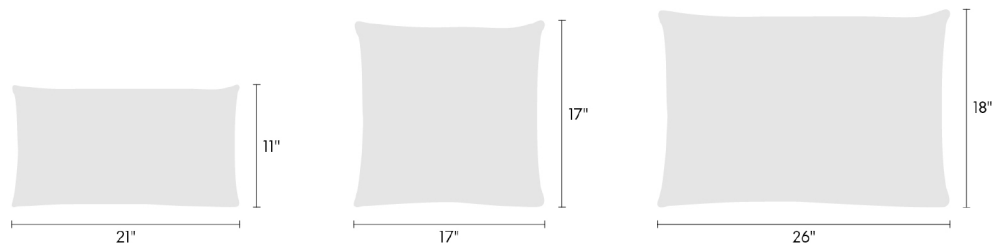

Made-to-Order Pillow  
Delite  
466730

**maharam**

**Available Sizes**

- 11" x 21"
- 17" x 17"
- 18" x 26"

**Available Inserts**

- Down feather insert
- Hypoallergenic polyester insert

**About**

Maharam offers made-to-order pillows in a range of textiles with a 4-6 week lead time for in-stock yardage. To view available textiles, [click here](#).