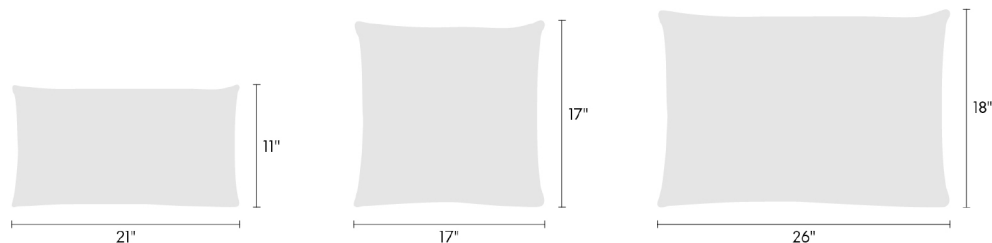

Made-to-Order Pillow
Trestle
466613

maharam

Available Sizes

- 11" x 21"
- 17" x 17"
- 18" x 26"

Available Inserts

- Down feather insert
- Hypoallergenic polyester insert

About

Maharam offers made-to-order pillows in a range of textiles with a 4-6 week lead time for in-stock yardage. To view available textiles, [click here](#).