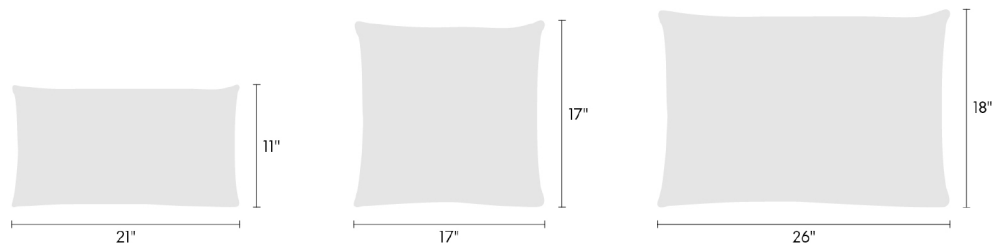

Made-to-Order Pillow  
Hive  
466612

**maharam**

**Available Sizes**

- 11" x 21"
- 17" x 17"
- 18" x 26"

**Available Inserts**

- Down feather insert
- Hypoallergenic polyester insert

**About**

Maharam offers made-to-order pillows in a range of textiles with a 4-6 week lead time for in-stock yardage. To view available textiles, [click here](#).