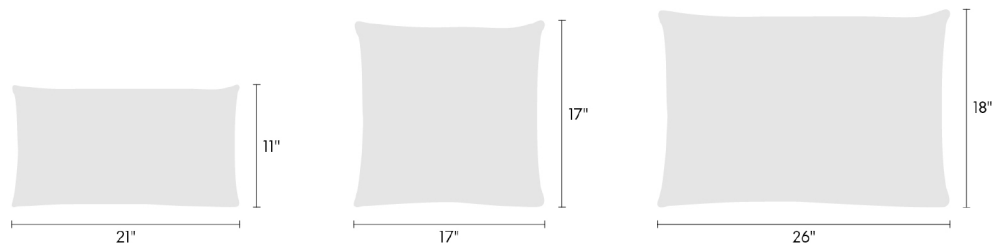

Made-to-Order Pillow
Cumulus
466609

maharam

Available Sizes

- 11" x 21"
- 17" x 17"
- 18" x 26"

Available Inserts

- Down feather insert
- Hypoallergenic polyester insert

About

Maharam offers made-to-order pillows in a range of textiles with a 4-6 week lead time for in-stock yardage. To view available textiles, [click here](#).