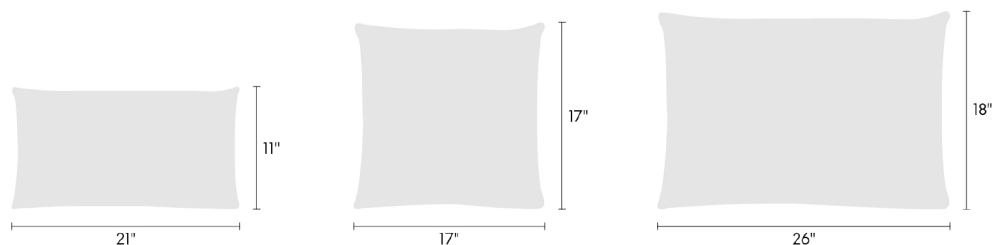

Made-to-Order Pillow  
Hearth  
466536

**maharam**

**Available Sizes**

- 11" x 21"
- 17" x 17"
- 18" x 26"

**Available Inserts**

- Down feather insert
- Hypoallergenic polyester insert

**About**

Maharam offers made-to-order pillows in a range of textiles with a 4-6 week lead time for in-stock yardage. To view available textiles, [click here](#).