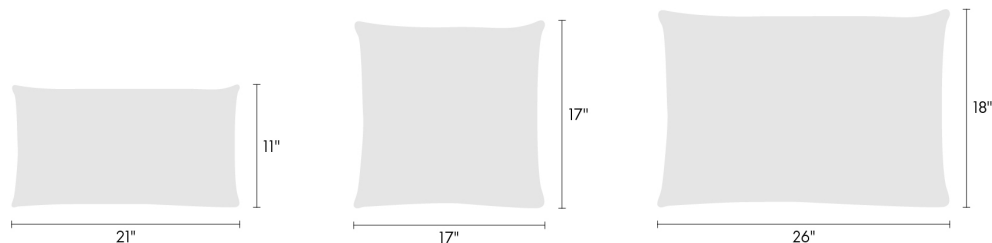

Made-to-Order Pillow
Hearth
466536

maharam

Available Sizes

- 11" x 21"
- 17" x 17"
- 18" x 26"

Available Inserts

- Down feather insert
- Hypoallergenic polyester insert

About

Maharam offers made-to-order pillows in a range of textiles with a 4-6 week lead time for in-stock yardage. To view available textiles, [click here](#).