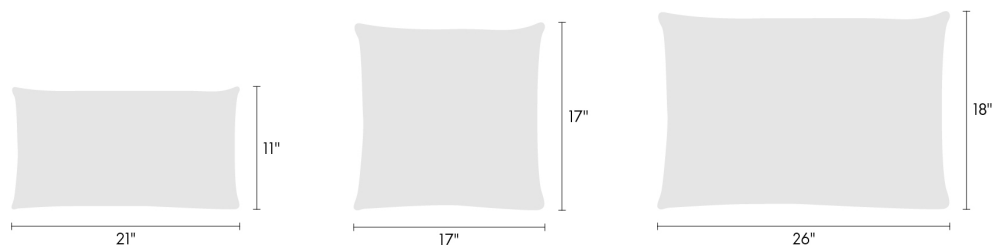

## Made-to-Order Pillow

Idle

466466

**maharam**

### Available Sizes

- 11" x 21"
- 17" x 17"
- 18" x 26"