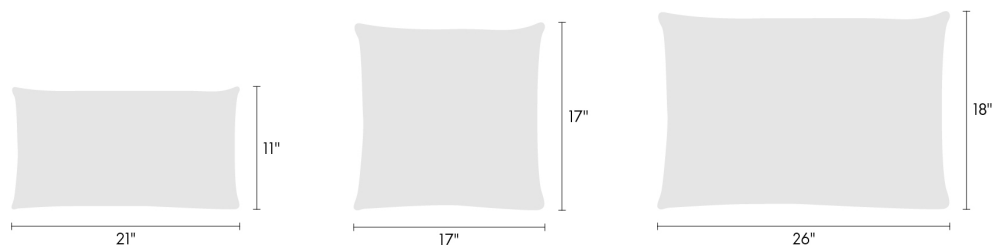

## Made-to-Order Pillow

Brim

466350

**maharam**

### Available Sizes

- 11" x 21"
- 17" x 17"
- 18" x 26"