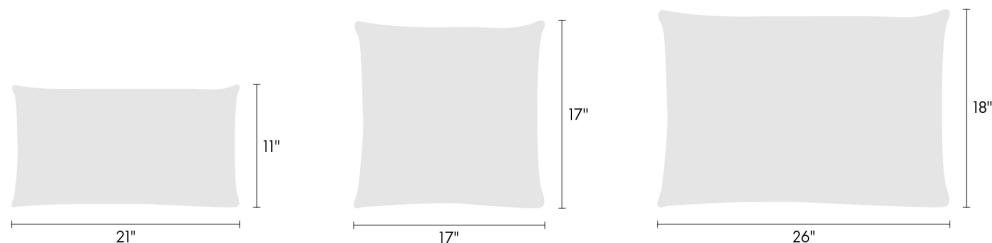

Made-to-Order Pillow  
Eden  
by Hella Jongerius  
466258

**maharam**

**Available Sizes**

- 11" x 21"
- 17" x 17"
- 18" x 26"

**Available Inserts**

- Down feather insert
- Hypoallergenic polyester insert

**About**

Maharam offers made-to-order pillows in a range of textiles with a 4-6 week lead time for in-stock yardage. To view available textiles, [click here](#).

As a custom order, made-to-order pillows cannot be canceled or returned. For patterned textiles, the featured section cannot be specified. Pattern direction will reflect the orientation shown on [maharam.com](#).