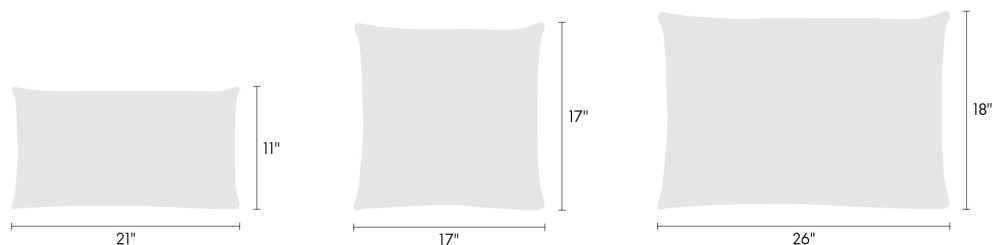

Made-to-Order Pillow
Divina MD by Kvadrat
466150

maharam

Available Sizes

- 11" x 21"
- 17" x 17"
- 18" x 26"

Available Inserts

- Down feather insert
- Hypoallergenic polyester insert

About

Maharam offers made-to-order pillows in a range of textiles with a 4-6 week lead time for in-stock yardage. To view available textiles, [click here](#).