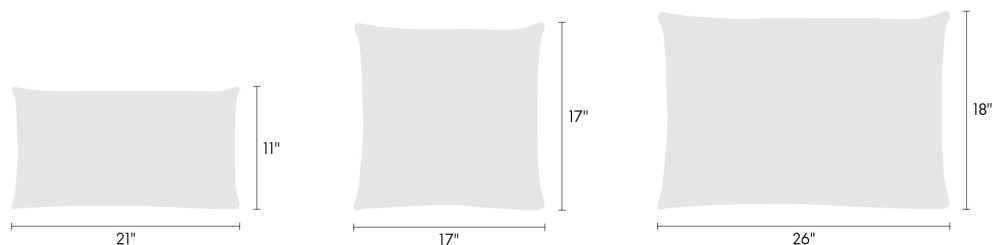

Made-to-Order Pillow
Alpaca Velvet
465901

maharam

Available Sizes

- 11" x 21"
- 17" x 17"
- 18" x 26"

Available Inserts

- Down feather insert
- Hypoallergenic polyester insert

About

Maharam offers made-to-order pillows in a range of textiles with a 4-6 week lead time for in-stock yardage. To view available textiles, [click here](#).