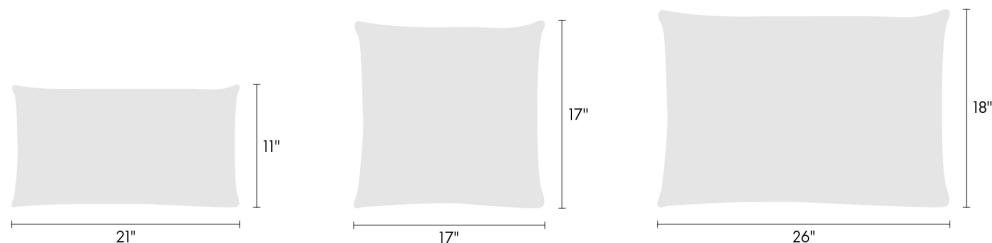

Made-to-Order Pillow  
Voyage  
456801

**maharam**

**Available Sizes**

- 11" x 21"
- 17" x 17"
- 18" x 26"

**Available Inserts**

- Down feather insert
- Hypoallergenic polyester insert

**About**

Maharam offers made-to-order pillows in a range of textiles with a 4-6 week lead time for in-stock yardage. To view available textiles, [click here](#).